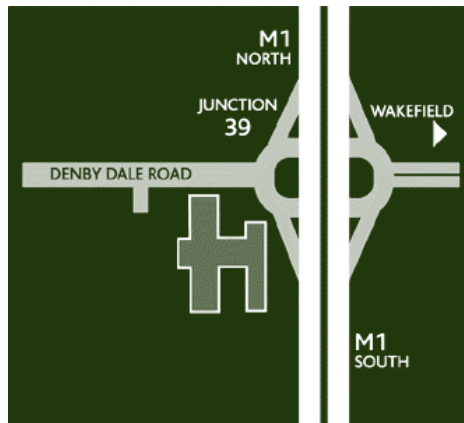

Cedar Court Hotel – Wakefield

Cedar Court Hotel
Wakefield (J39 M1)
Denby Dale Road,
Calder Grove,
Wakefield WF4 3QZ

Tel: 01924 276310
Fax: 01924 280221

www.cedarcourthotels.co.uk

Travel Directions;

Road

Leave the M1 at junction 39. Take the A636 to Denby Dale. Cedar Court is 100 yards to the left.

Rail

3 miles from Wakefield's main line station.

Air

Leeds/Bradford Airport, 20 miles.